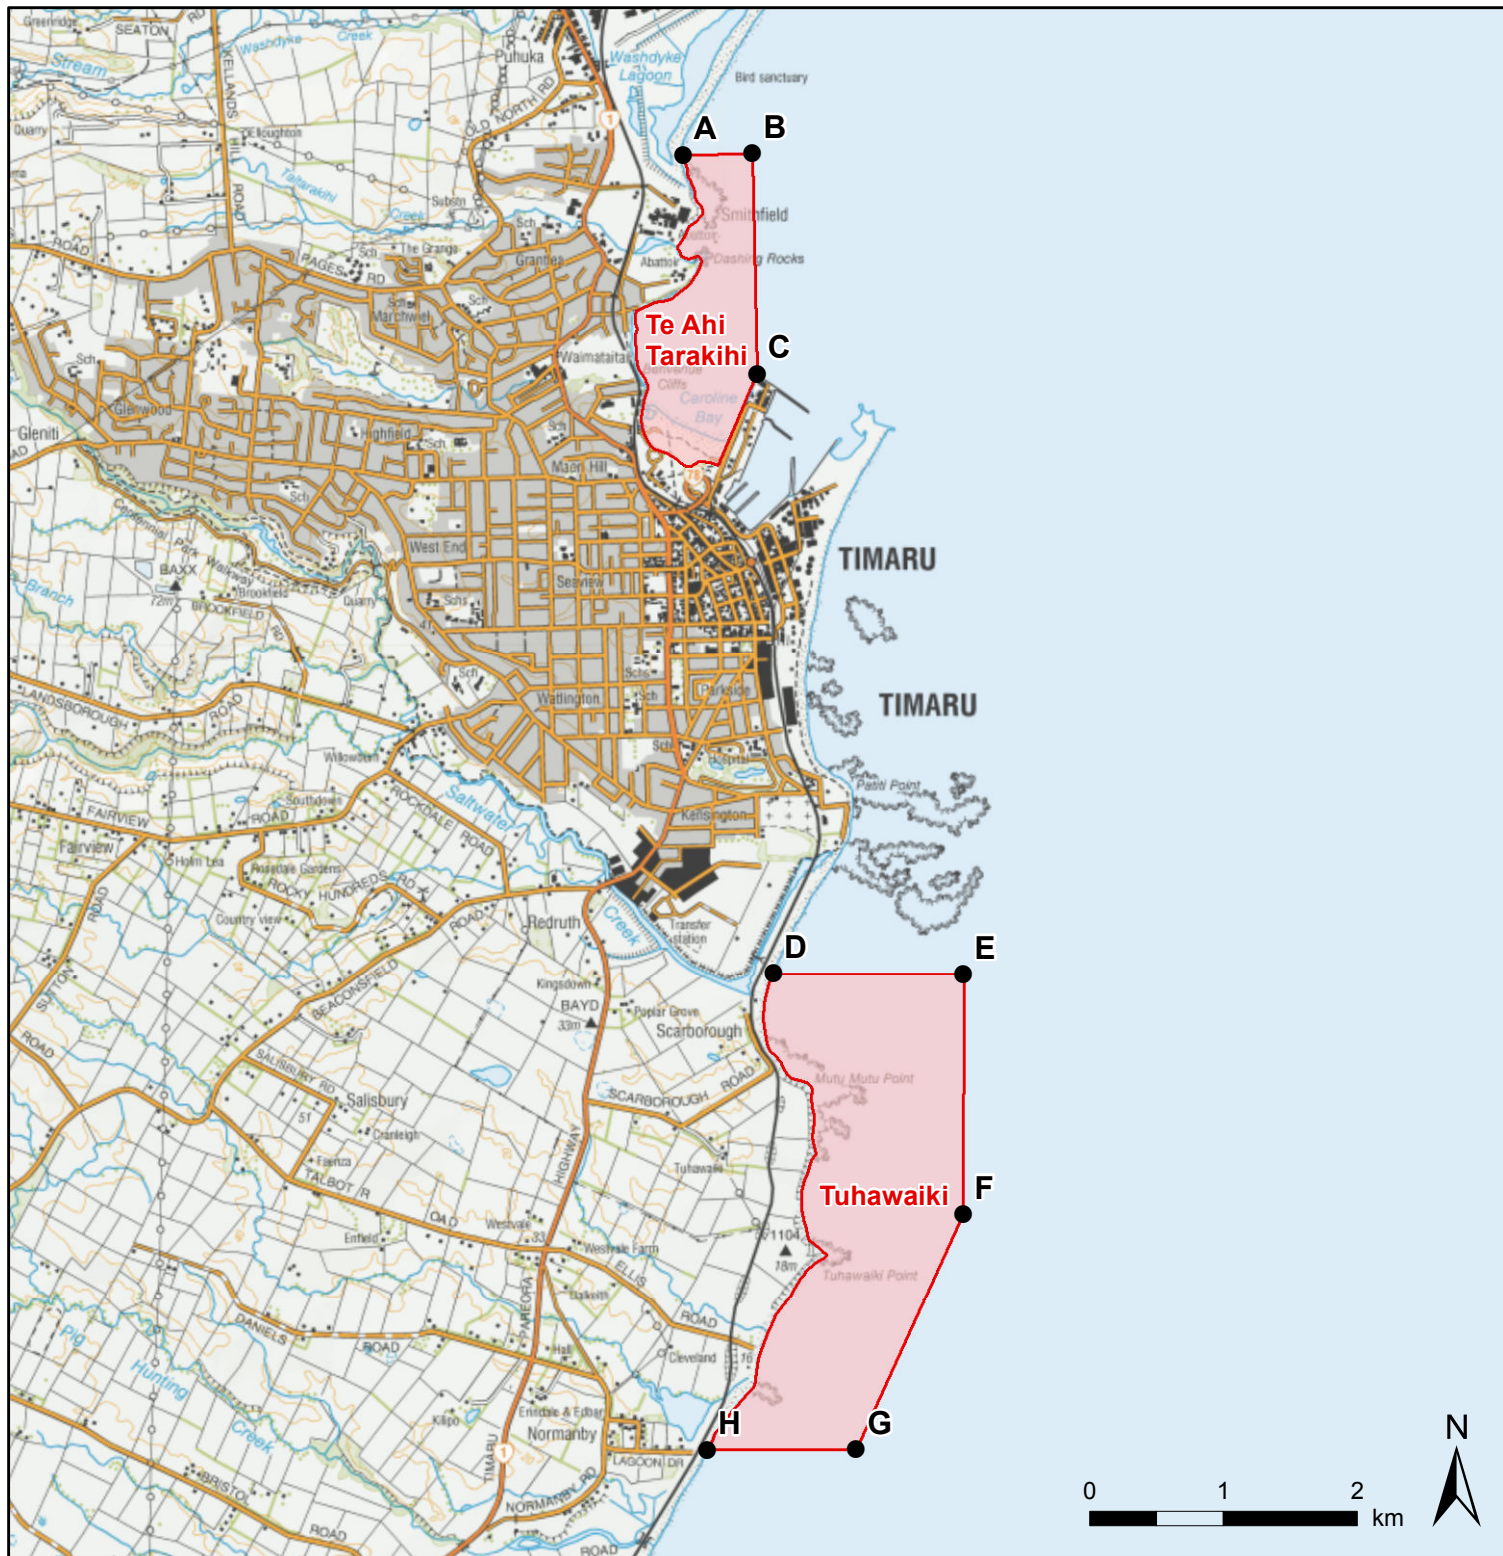

Te Ahi Tarakihi and Tuhawaiki Mātaimai Reserves

Coordinates

Te Ahi Tarakihi

A: 44°22.14'S, 171°15.04'E

B: 44°22.14'S, 171°15.43'E

C: 44°23.03'S, 171°15.43'E

Tuhawaiki

D: 44°25.45'S, 171°15.45'E

E: 44°25.47'S, 171°16.52'E

F: 44°26.44'S, 171°16.49'E

G: 44°27.38'S, 171°15.86'E

H: 44°27.37'S, 171°15.02'E

- Mātaimai Reserve boundary
- Mātaimai Reserve coordinates
- Other Mātaimai Reserve locations

Ref: 160316
 Projection: NZTM
 Coordinates stated in WGS84
 Date: 7 July 2016
 Produced by: Spatial Analysis Solutions