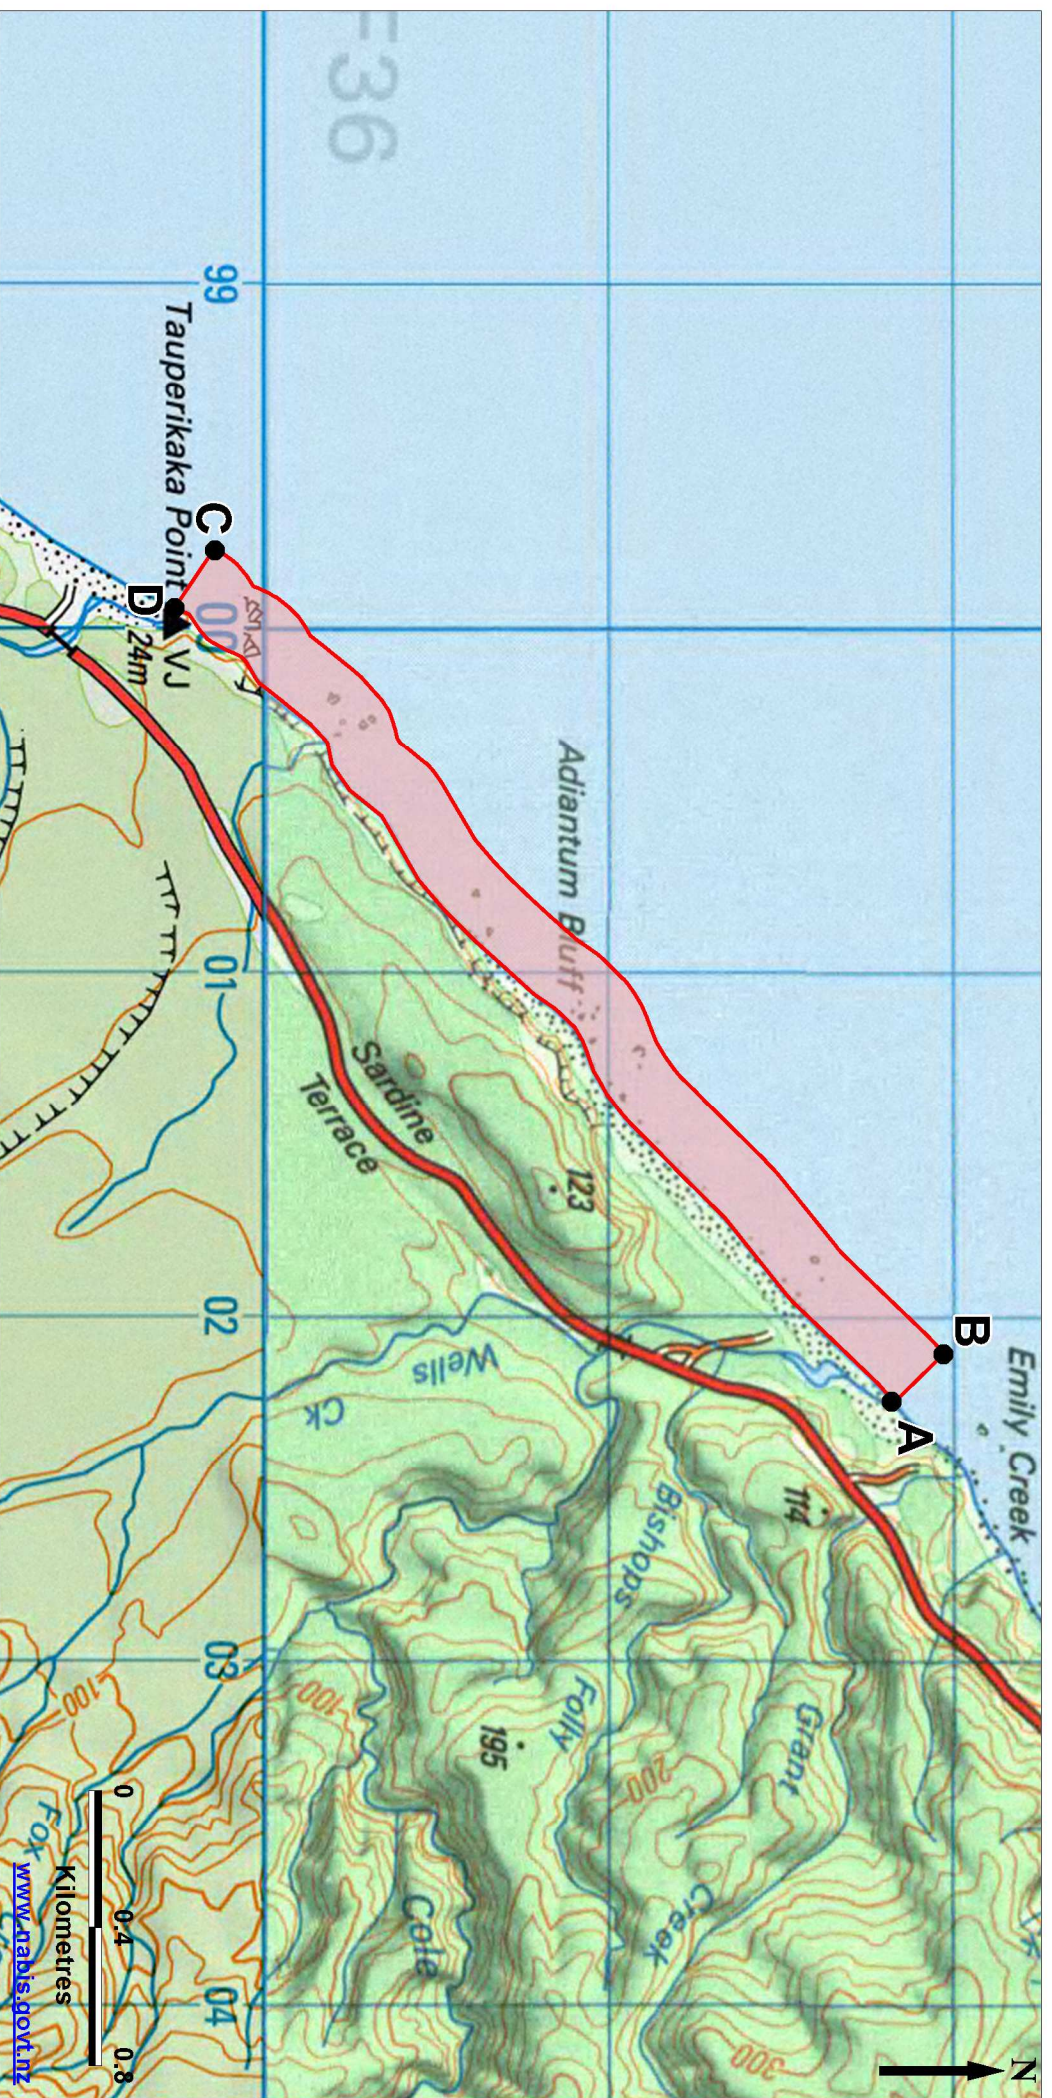

Tauperikaka Mātaitai Reserve

Overview map

LEGEND

- Mātaitai Reserve Coordinate
- ▭ Mātaitai Reserve Boundary

Coordinates

A:	43°44.24'S	169°10.69'E
B:	43°44.16'S	169°10.60'E
C:	43°45.24'S	169°08.79'E
D:	43°45.31'S	169°08.91'E

This map is intended to be used as a guide only, in conjunction with other data sources and methods, and should only be used for the purpose for which it was developed. Although the information on this map has been prepared with care and in good faith, no guarantee is given that the information is complete, accurate or up-to-date.

Ref: 110212
 Projection: NZTM
 Coordinates stated in
 Lat/Long WGS84
 Date: 22 August 2011
 Produced by: Information Centre