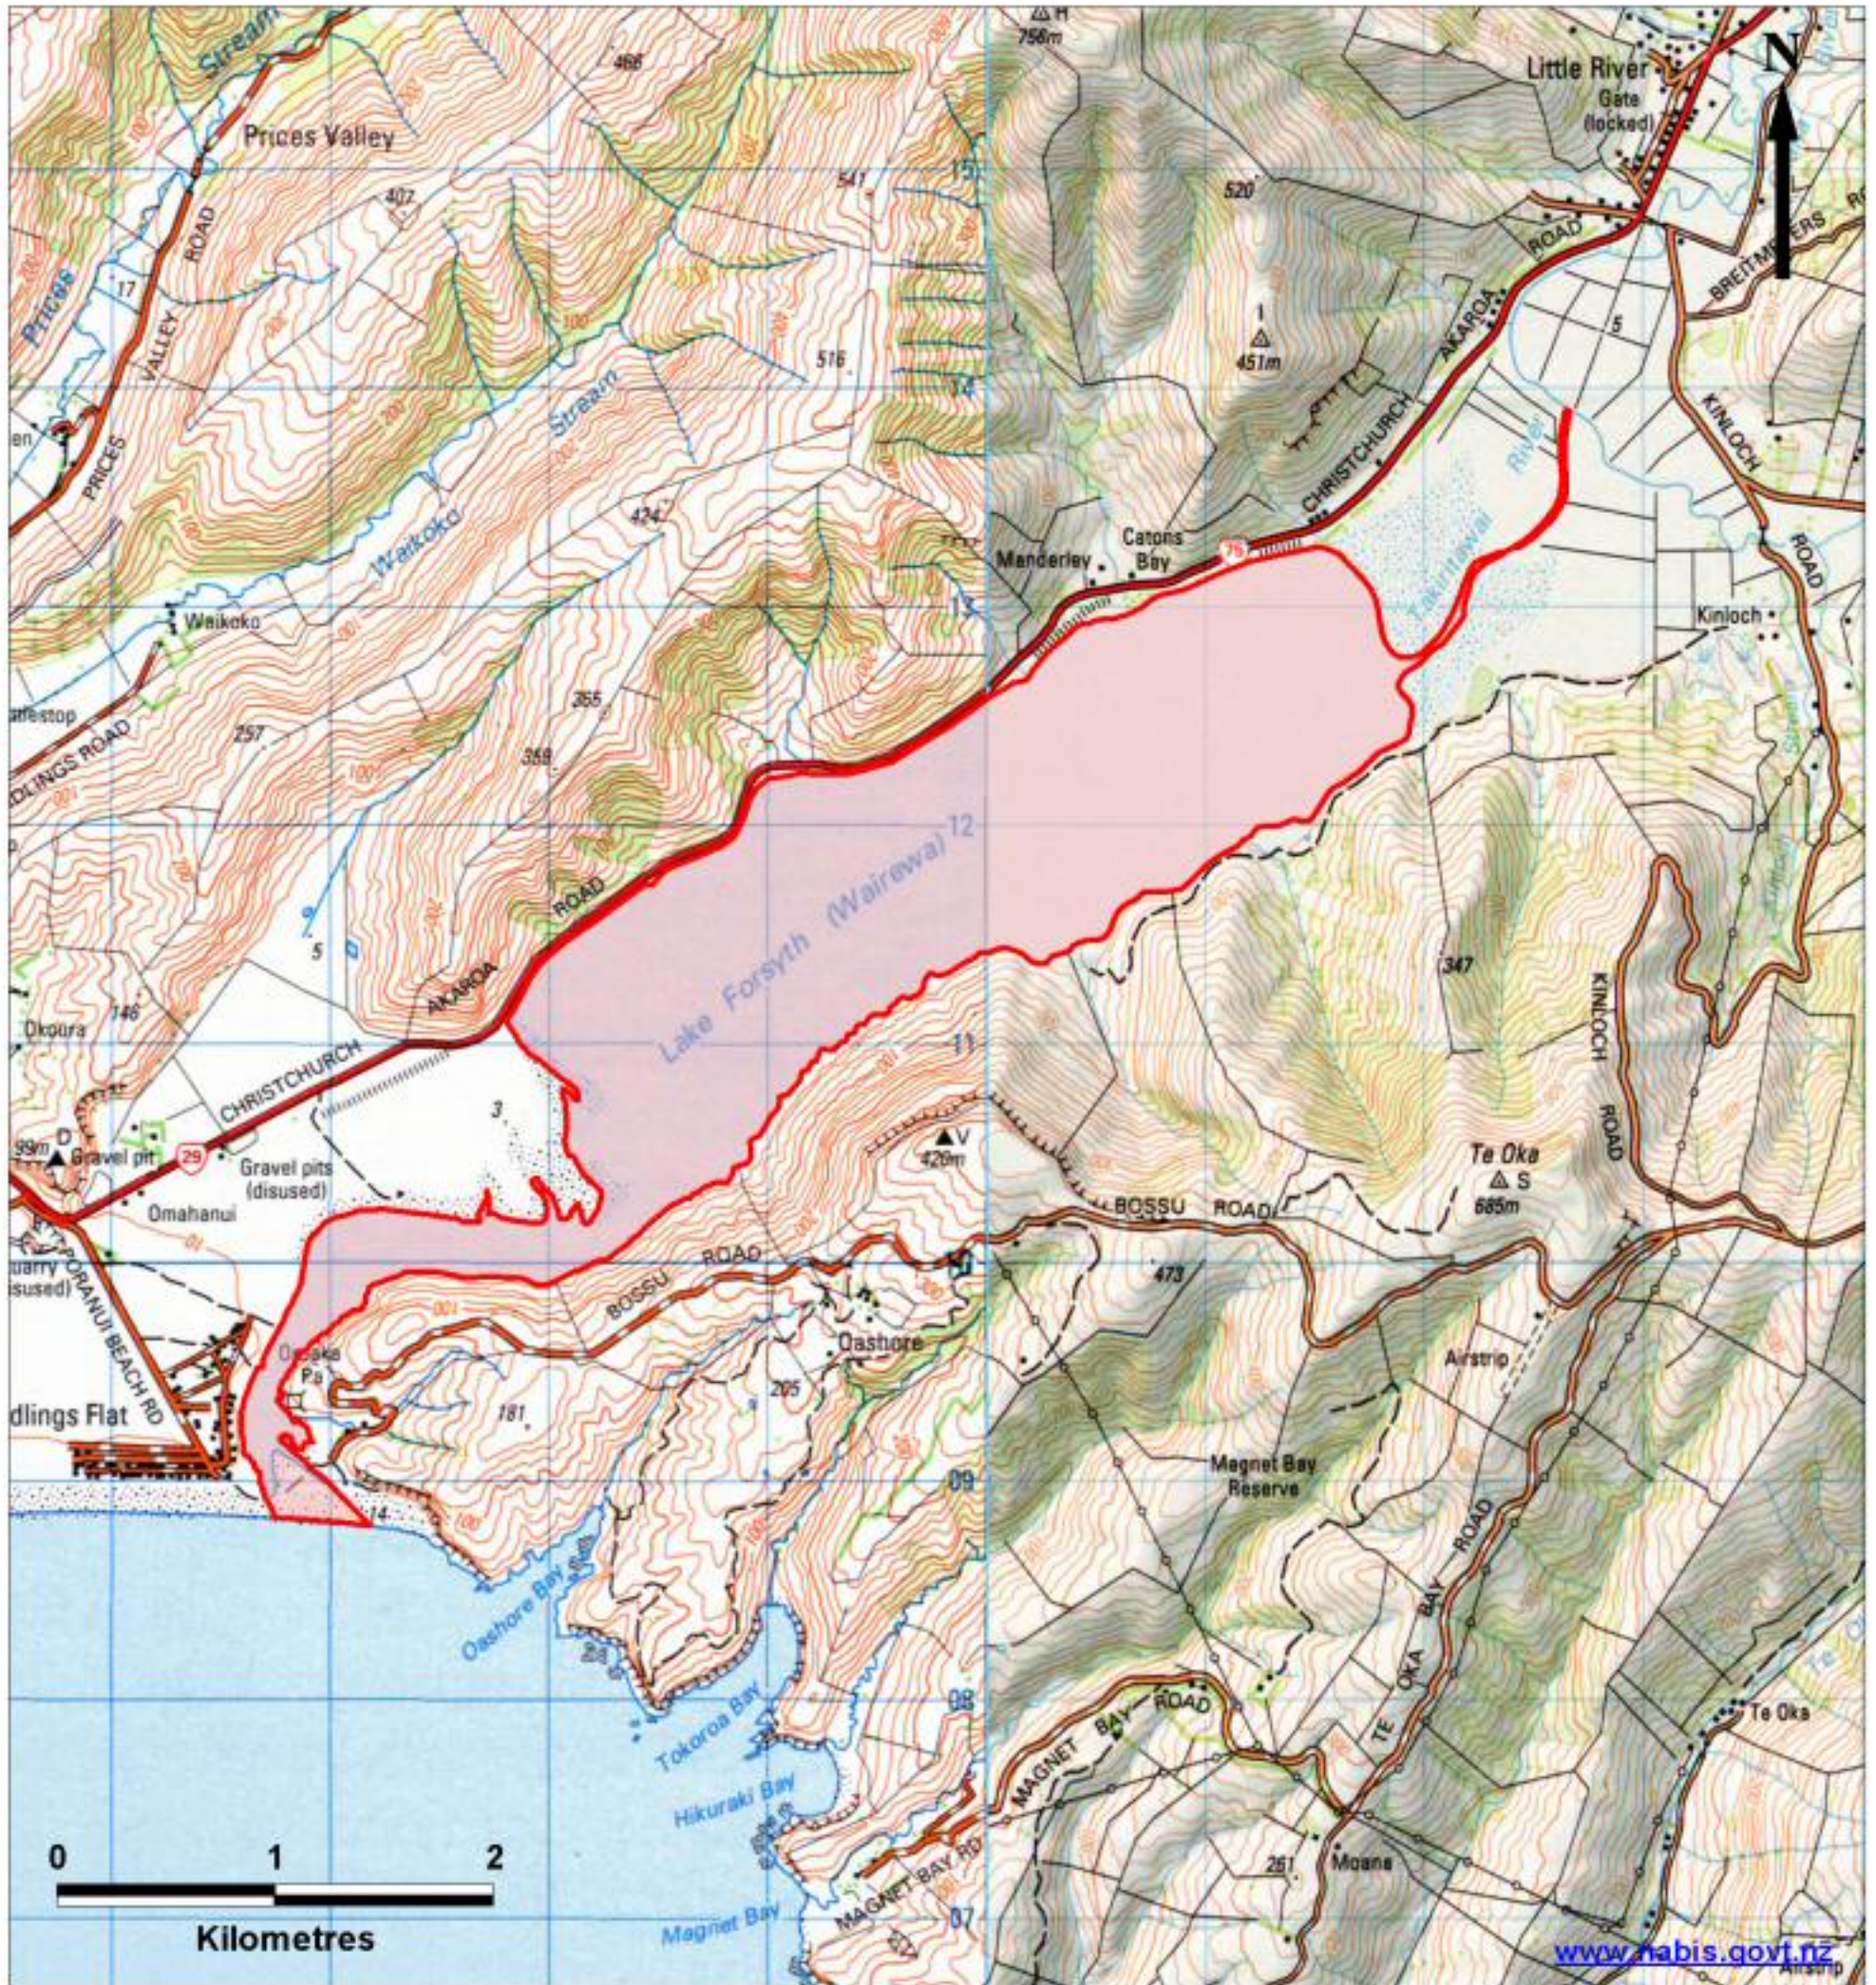

Wairewa/Lake Forsyth Mātaitai Reserve, Banks Peninsula

LEGEND

 Mātaitai Reserve Boundary

Ministry of

Fisheries

Te Taupūaki i nga hini a Tangaroa

Ref: 100339

Projection: NZTM

Date: 2 November 2010

Produced by: Information Management

This map is intended to be used as a guide only, in conjunction with other data sources and methods, and should only be used for the purpose for which it was developed. Although the information on this map has been prepared with care and in good faith, no guarantee is given that the information is complete, accurate or up-to-date.