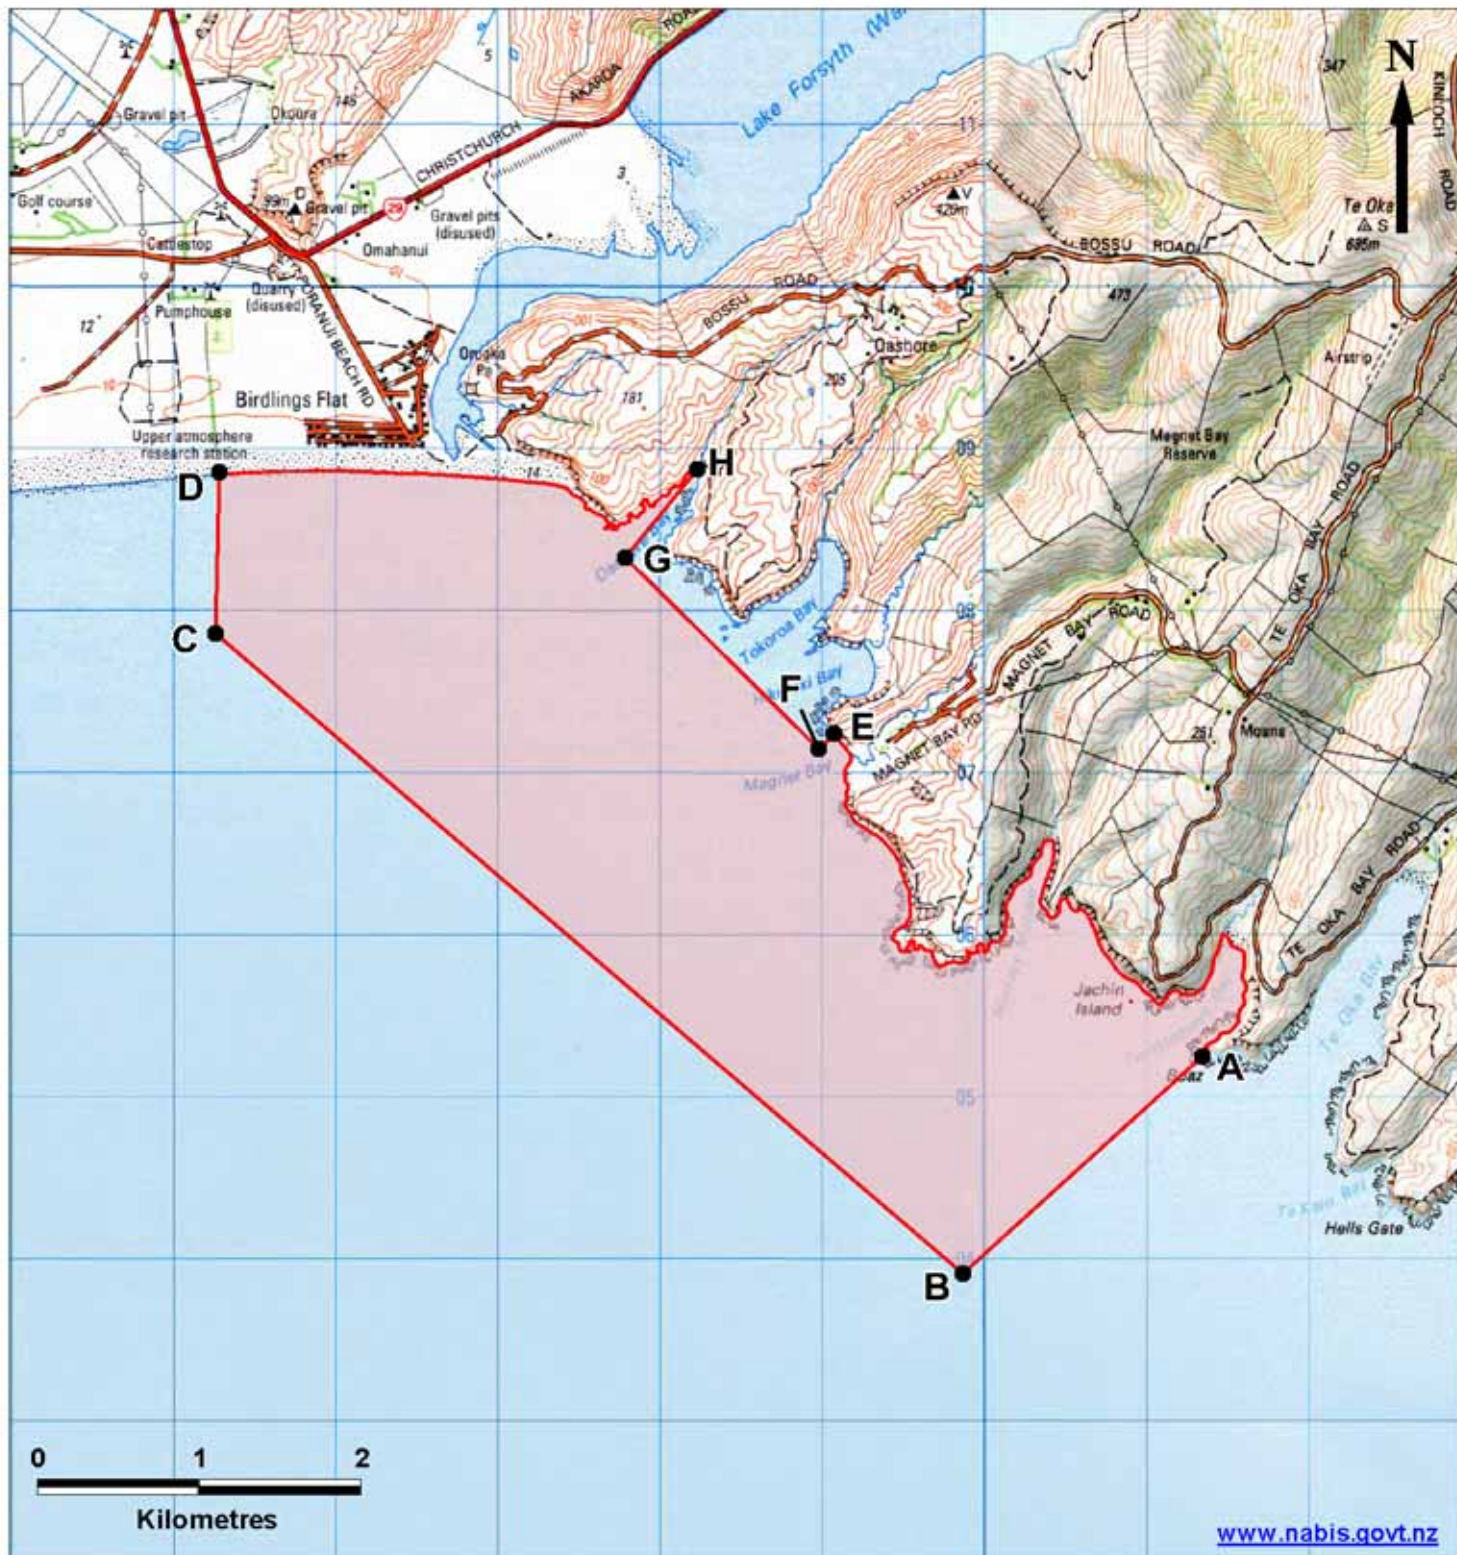

Te Kaio Mātaitai Reserve

Overview map

LEGEND

- Mātaitai Reserve Boundary
- Mātaitai Reserve Coordinate

Coordinates

A: 43°51.60'S 172°46.07'E
 B: 43°52.32'S 172°44.97'E
 C: 43°50.18'S 172°41.54'E
 D: 43°49.64'S 172°41.56'E
 E: 43°50.52'S 172°44.38'E
 F: 43°50.57'S 172°44.31'E
 G: 43°49.93'S 172°43.42'E
 H: 43°49.64'S 172°43.76'E

Ref: 100407
 Projection: NZTM
 Coordinates stated in
 Lat/Long WGS84
 Date: 17 December 2010
 Produced by: Information
 Management

This map is intended to be used as a guide only, in conjunction with other data sources and methods, and should only be used for the purpose for which it was developed. Although the information on this map has been prepared with care and in good faith, no guarantee is given that the information is complete, accurate or up-to-date.