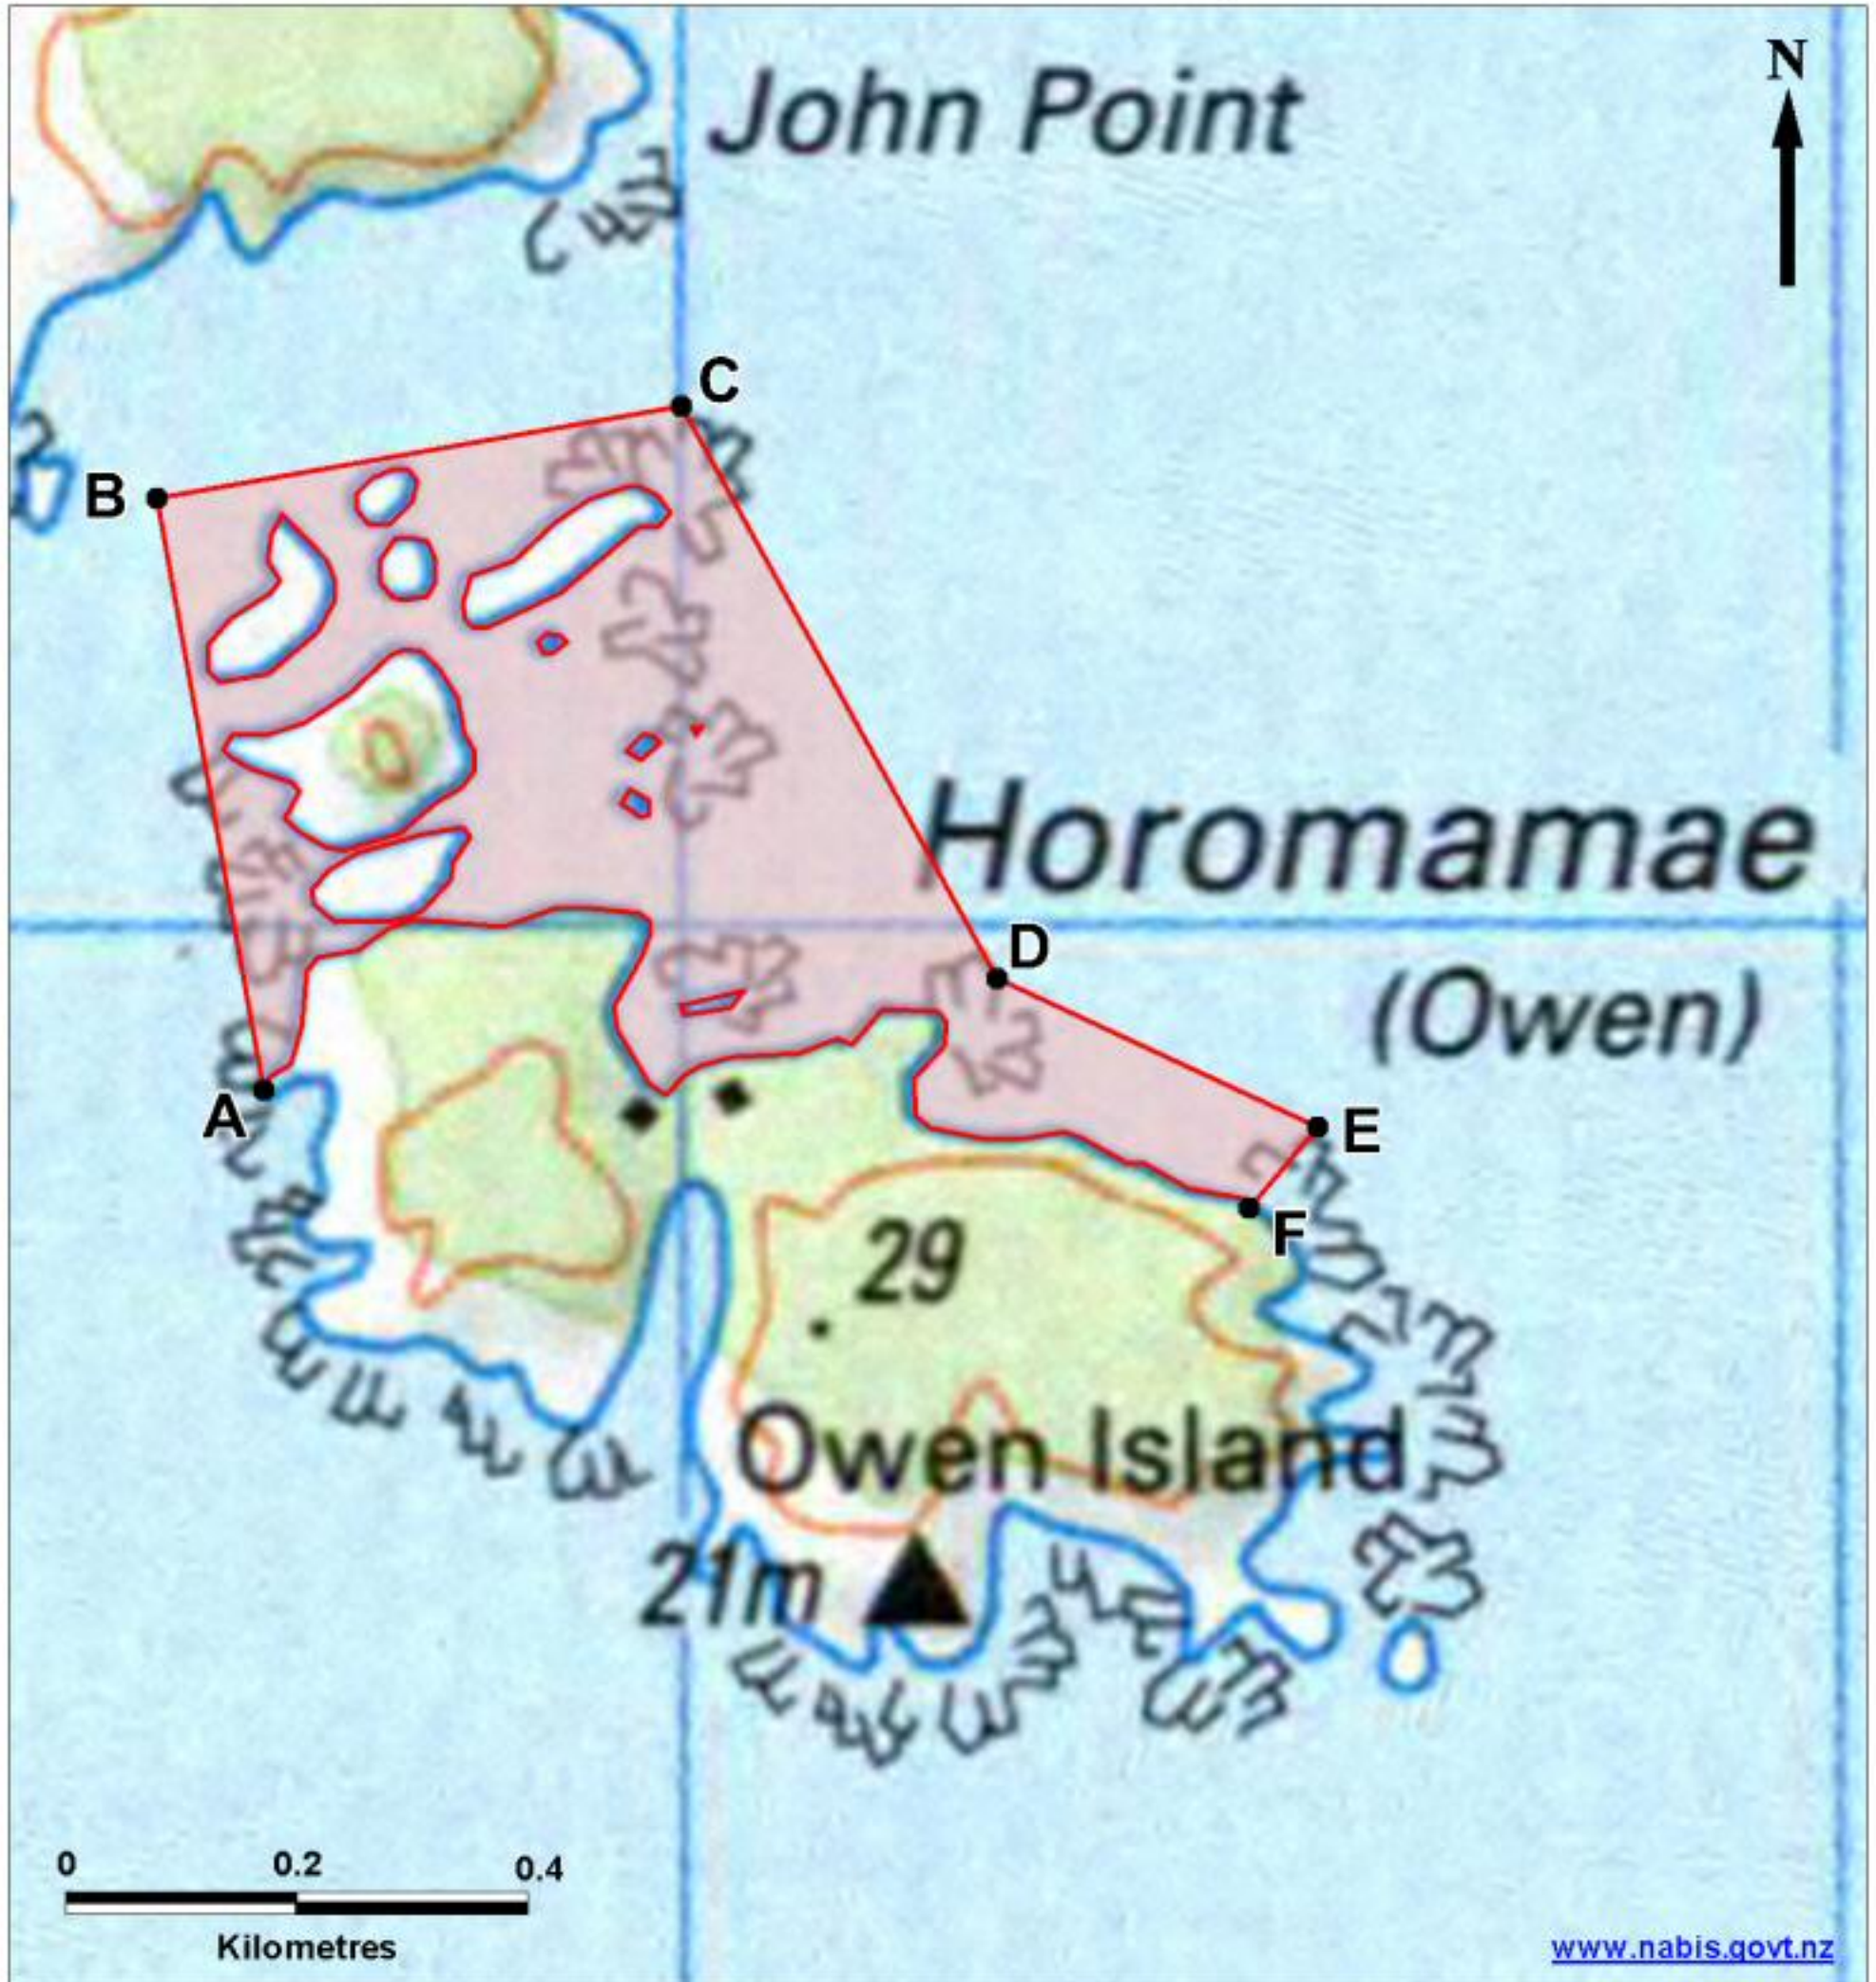

Horomamae Mātaitai Reserve, Titi Islands

LEGEND

- Mātaitai Reserve Boundary
- Mātaitai Reserve Coordinate

Coordinates

- A: 47°07.38'S 168°08.93'E
- B: 47°07.10'S 168°08.89'E
- C: 47°07.08'S 168°09.25'E
- D: 47°07.35'S 168°09.44'E
- E: 47°07.43'S 168°09.65'E
- F: 47°07.47'S 168°09.60'E

This map is intended to be used as a guide only, in conjunction with other data sources and methods, and should only be used for the purpose for which it was developed. Although the information on this map has been prepared with care and in good faith, no guarantee is given that the information is complete, accurate or up-to-date.

Ref: 100339
 Projection: NZTM
 Coordinates stated in
 Lat/Long WGS84
 Date: 2 November 2010
 Produced by: Information
 Management