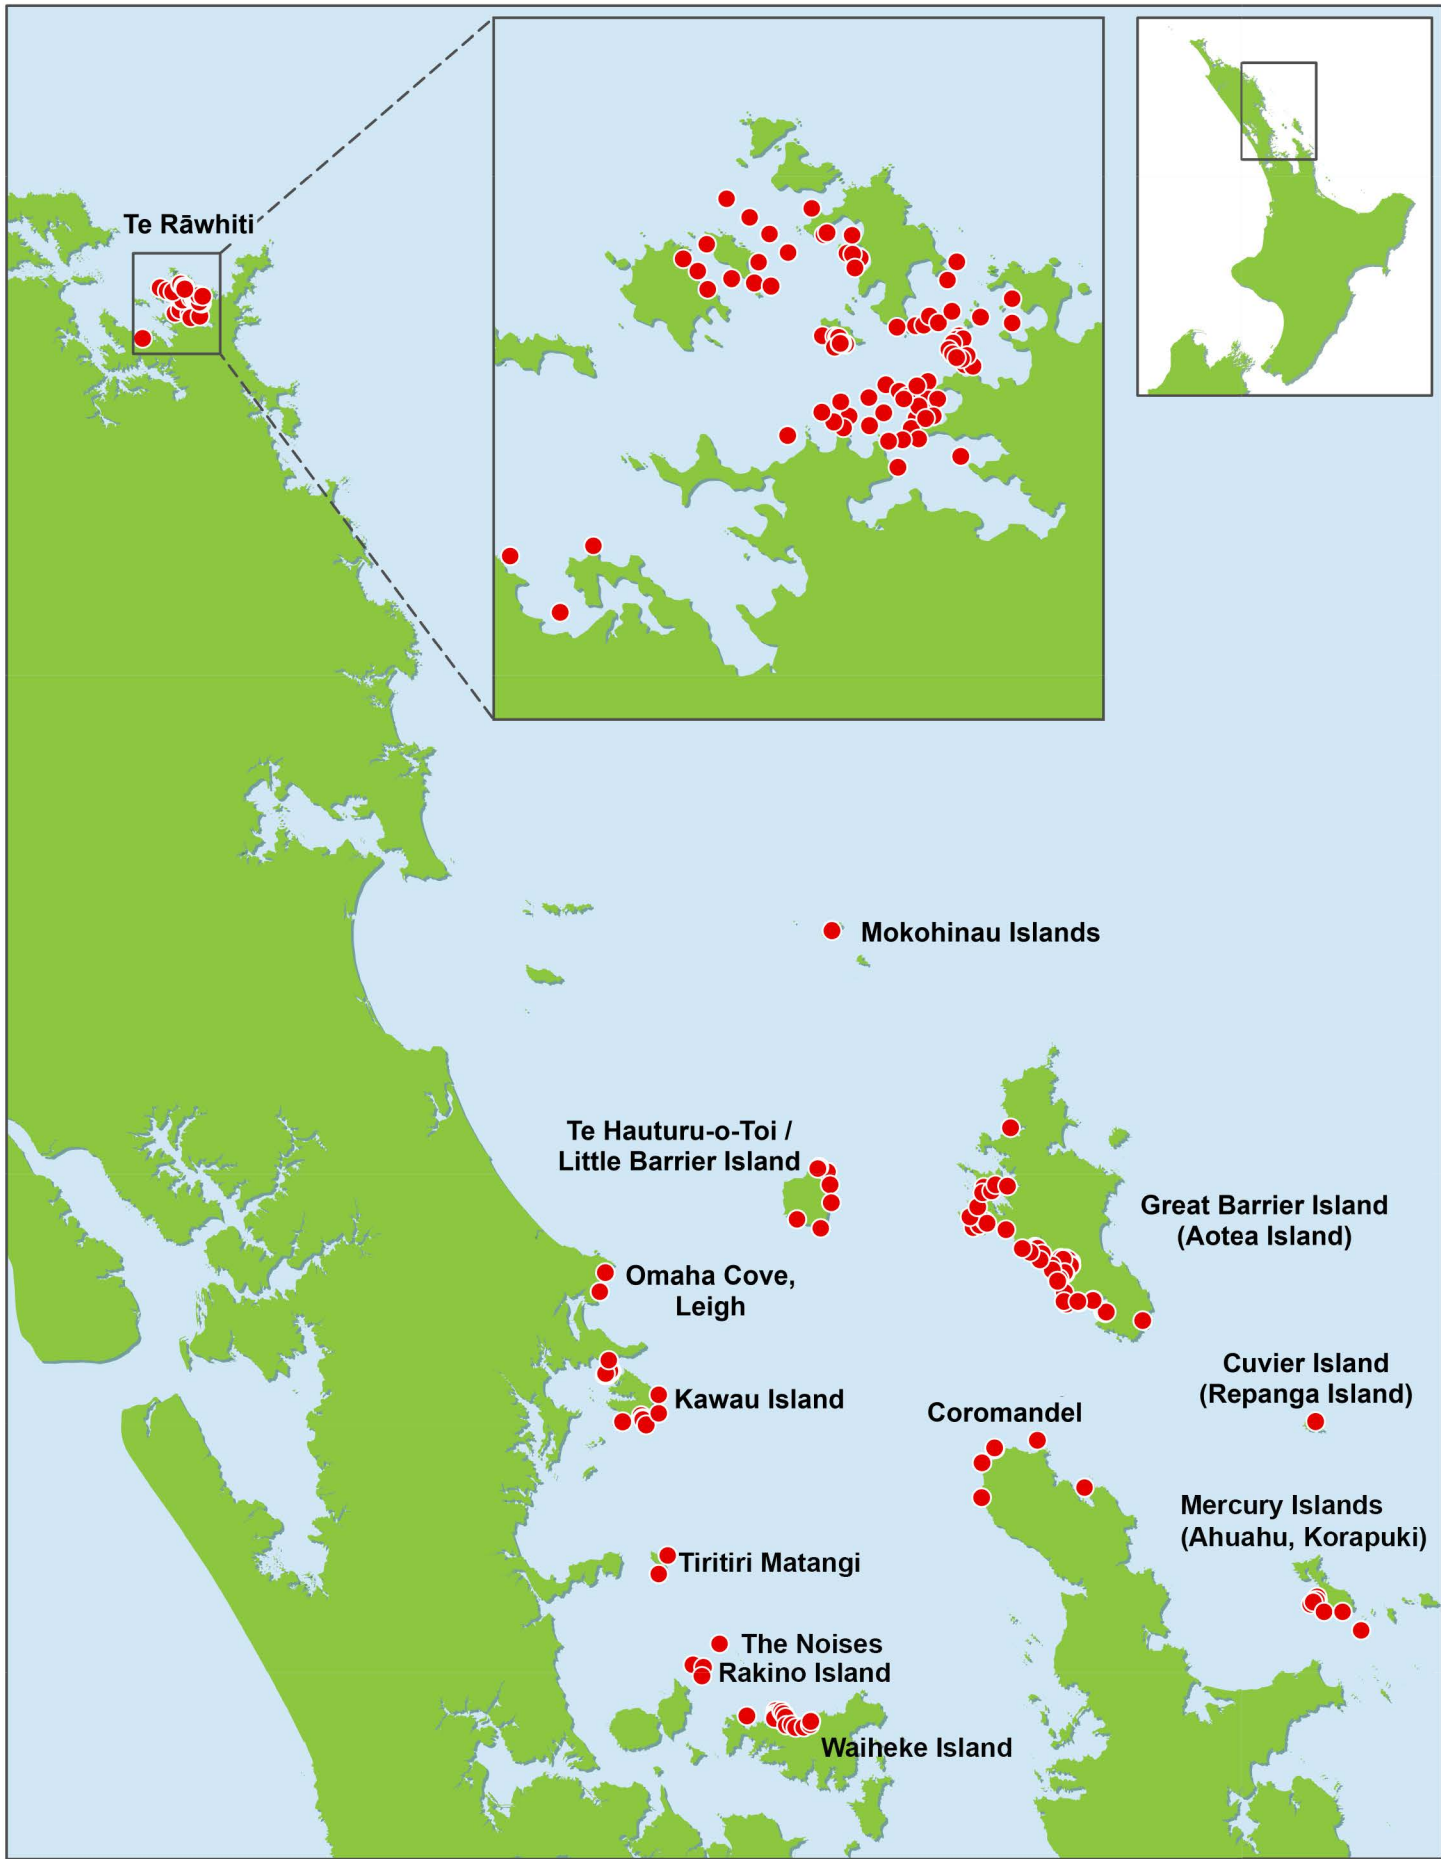

Disclaimer: This map and all information accompanying it (the "Map") is intended to be used as a guide only, in conjunction with other data sources and methods, and should only be used for the purpose for which it was developed. The information shown in this Map is based on a summary of data obtained from various sources. While all reasonable measures have been taken to ensure the accuracy of the Map, MPI: (a) gives no warranty or representation in relation to the accuracy, completeness, reliability or fitness for purpose of the Map, and (b) accepts no liability whatsoever in relation to any loss, damage or other costs relating to any person's use of the Map, including but not limited to any compilations, derivative works or modifications of the Map. Crown copyright ©. This map is subject to Crown copyright administered by Ministry for Primary Industries (MPI).

Exotic Caulerpa Detections April 2026

● Exotic caulerpa detected

Produced by: Spatial Intelligence
Updated by: Caulerpa LTM 16/04/2026
Coordinate System: NZTM

Data Attribution:
This map uses data sourced
from LINZ under CC-BY 4.0.